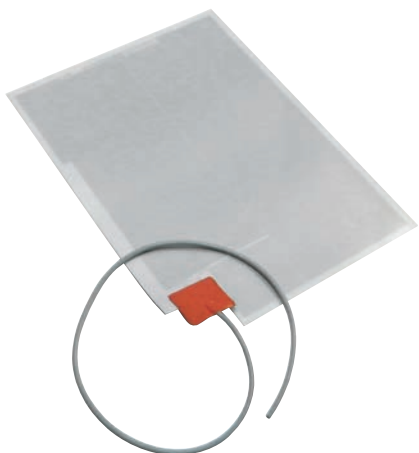

## EASY MIRROR

Self-adhesive heating sheet.

No more fogged mirrors after a shower or bath! Easy Mirror, the self-adhering heating sheet to be applied on the back of the mirror and connected to the mains, eliminates this problem! Powered 230V, double insulated in accordance with safety regulations. Brings the surface of the mirror to 30°C in about 3-5 minutes, removing the film of moisture. Easy Mirror sheets are packaged with a sheet of laminated aluminium on polyester, with double insulation made with 4 more sheets of vulcanised polyester, completely sealed against water.

- Ideal for bathrooms, saunas, kitchens, private homes, Hotels, gyms and sports facilities

Product	Sheet dimensions (cm)	Power (W)
Easy Mirror 35	Ø 35	50
Easy Mirror 36/50	36 x 50	50