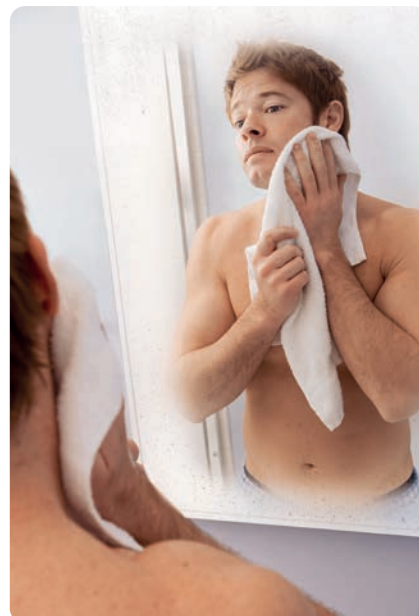

## EASY MIRROR

Self-adhesive heating sheet.

No more fogged mirrors after a shower or bath! Easy Mirror, the self-adhering heating sheet to be applied on the back of the mirror and connected to the mains, eliminates this problem! Powered 230V, double insulated in accordance with safety regulations. Brings the surface of the mirror to 30°C in about 3-5 minutes, removing the film of moisture. Easy Mirror sheets are packaged with a sheet of laminated aluminium on polyester, with double insulation made with 4 more sheets of vulcanised polyester, completely sealed against water.

- Ideal for bathrooms, saunas, kitchens, private homes, Hotels, gyms and sports facilities

Product	Sheet dimensions (cm)	Power (W)
Easy Mirror 35	Ø 35	50
Easy Mirror 36/50	36 x 50	50