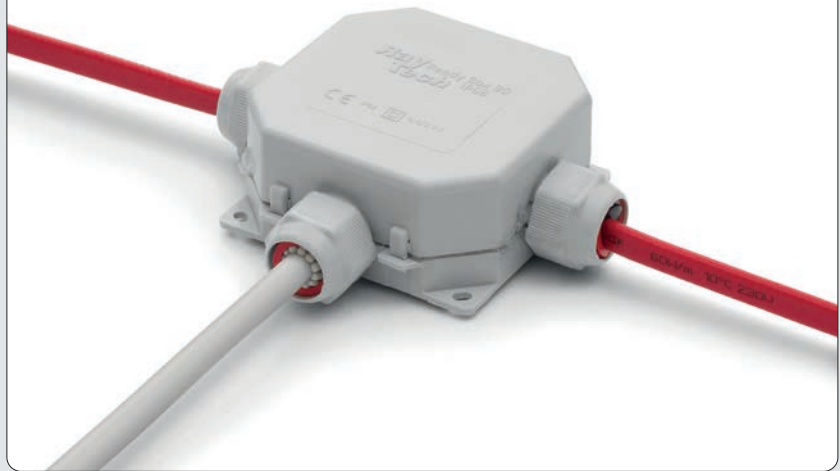

MCA-BOX

PRE-FILLED GEL CONNECTION BOXES FOR HEATING CABLES.

Boxes for single or multiple connections either between heating cables or heating and power cables. Ready to use, pre-filled with gel, complete with terminal block and screws, they allow the connection between heating cables and between heating cables and power cables, ensuring IP68 and IP69K degree of protection. They are suitable for power cables from 8 to 18 mm diameter and/or for power supplies with insulated wires in conduits of 16, 20, 25 and 32 mm diameter. MCA BOX is essential in damp environments and in areas subject to condensation or flooding. Available as either 3 or 4 entry in order to satisfy any installation requirement.

Product	Kit composition	A x B x C (mm)
MCA BOX 3	Gel-prefilled box Terminal block 3 x 6 mm ² + adaptors	90 x 90 x 45
MCA BOX 4	Gel-prefilled box Terminal block 4 x 6 mm ² + adaptors	120 x 100 x 45

MCA BOX 3