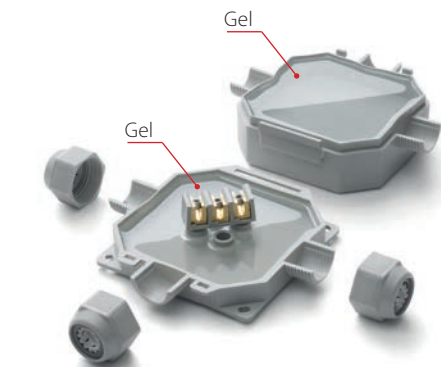

MCA-BOX

PRE-FILLED GEL CONNECTION BOXES FOR HEATING CABLES.

Boxes for single or multiple connections either between heating cables or heating and power cables. Ready to use, pre-filled with gel, complete with terminal block and screws, they allow the connection between heating cables and between heating cables and power cables, ensuring IP68 and IP69K degree of protection. They are suitable for power cables from 8 to 18 mm diameter and/or for power supplies with insulated wires in conduits of 16, 20, 25 and 32 mm diameter. MCA BOX is essential in damp environments and in areas subject to condensation or flooding. Available as either 3 or 4 entry in order to satisfy any installation requirement.

Product	Kit composition	A x B x C (mm)
MCA BOX 3	Gel-prefilled box Terminal block 3 x 6 mm ² + adaptors	90 x 90 x 45
MCA BOX 4	Gel-prefilled box Terminal block 4 x 6 mm ² + adaptors	120 x 100 x 45

MCA BOX 3