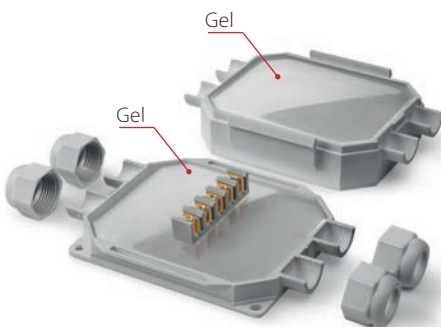

MCA-BOX

PRE-FILLED GEL CONNECTION BOXES FOR HEATING CABLES.

Boxes for single or multiple connections either between heating cables or heating and power cables. Ready to use, pre-filled with gel, complete with terminal block and screws, they allow the connection between heating cables and between heating cables and power cables, ensuring IP68 and IP69K degree of protection. They are suitable for power cables from 8 to 18 mm diameter and/or for power supplies with insulated wires in conduits of 16, 20, 25 and 32 mm diameter. MCA BOX is essential in damp environments and in areas subject to condensation or flooding. Available as either 3 or 4 entry in order to satisfy any installation requirement.

Product	Kit composition	A x B x C (mm)
MCA BOX 3	Gel-prefilled box Terminal block 3 x 6 mm ² + adaptors	90 x 90 x 45
MCA BOX 4	Gel-prefilled box Terminal block 4 x 6 mm ² + adaptors	120 x 100 x 45

MCA BOX 3