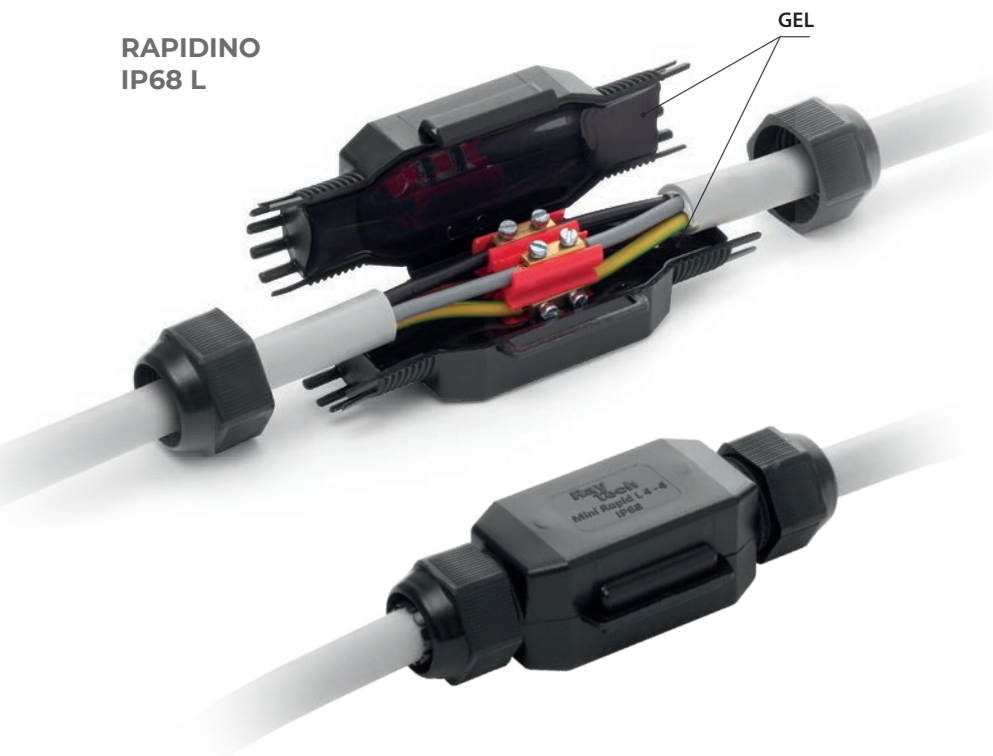

# MINI RAPID JOINT IP68

IP68 and IP69K joints for straight and branch connections, extremely compact and pre-filled with gel.

Extremely compact, ideal for lighting systems for gardens, steps and pedestrian crossings. Perfect for use in even small traps thanks to its very small overall dimensions. The cable glands supplied with the kit lock the joint on the cables.

## ADVANTAGES

- ▶ Complete with screw connectors.
- ▶ Pre-filled with a gel that is not-classified as hazardous under the CLP Directive and with no shelf life.
- ▶ Extremely compact and ready to install.
- ▶ Always re-enterable.
- ▶ Ideal for straight or branch connections in lighting systems for gardens, steps and stairways, pedestrian crossings, etc.

## RAPIDINO IP68 Y

JOINTS

RAPIDINO  
IP68 L

PRODUCT Item	Cable	Connector	Max cable formation (N° x mm²)	Cable Ø min - max (mm)	Pieces / Pack	 (mm)
<b>RAPIDINO IP68 L2</b> RAPIDINOL2			2 x 2,5	6 - 10	3 PCS / Box	75 x 28 x 19
<b>RAPIDINO IP68 L3</b> RAPIDINOL3			3 x 2,5	8 - 13	3 PCS / Box	80 x 36 x 23
<b>RAPIDINO IP68 L4</b> RAPIDINOL4			4 x 4	10 - 16	1 PCS / Box	125 x 43 x 35