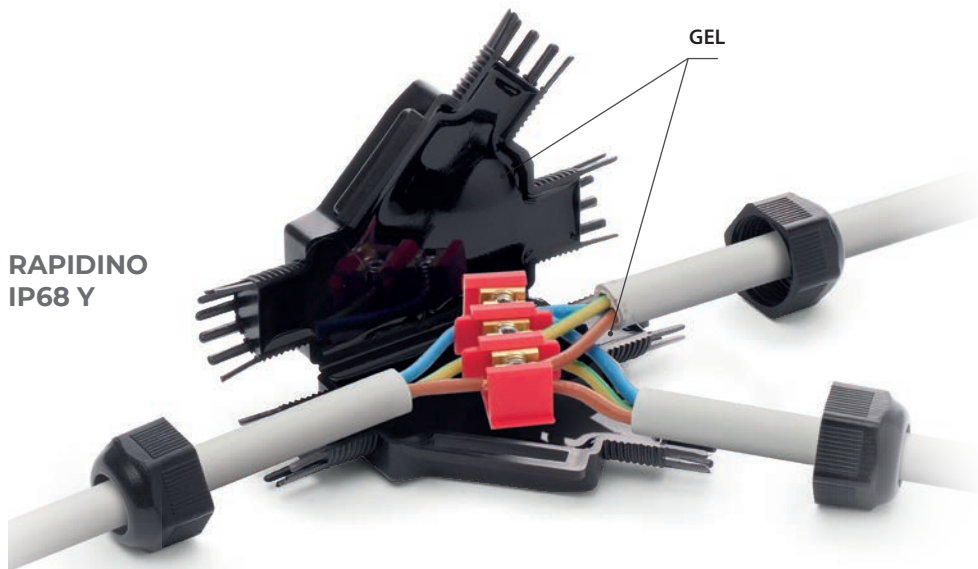

# MINI RAPID JOINT IP68

IP68 and IP69K joints for straight and branch connections, extremely compact and pre-filled with gel.

Extremely compact, ideal for lighting systems for gardens, steps and pedestrian crossings. Perfect for use in even small traps thanks to its very small overall dimensions. The cable glands supplied with the kit lock the joint on the cables.

## ADVANTAGES

- ▶ Complete with screw connectors.
- ▶ Pre-filled with a gel that is not-classified as hazardous under the CLP Directive and with no shelf life.
- ▶ Extremely compact and ready to install.
- ▶ Always re-enterable.
- ▶ Ideal for straight or branch connections in lighting systems for gardens, steps and stairways, pedestrian crossings, etc.

## RAPIDINO IP68 Y

### Electrical performance:

- CEI EN 50393 as applicable
- Class 2 in accordance with CEI 64-8.

🔧 Gel: UL 94-HB 

🌡️ Working temperature: 90°

🌡️ Installation temperature: -40°C / +50°C

🌊 Fully submersible

🔧 Can be used underground